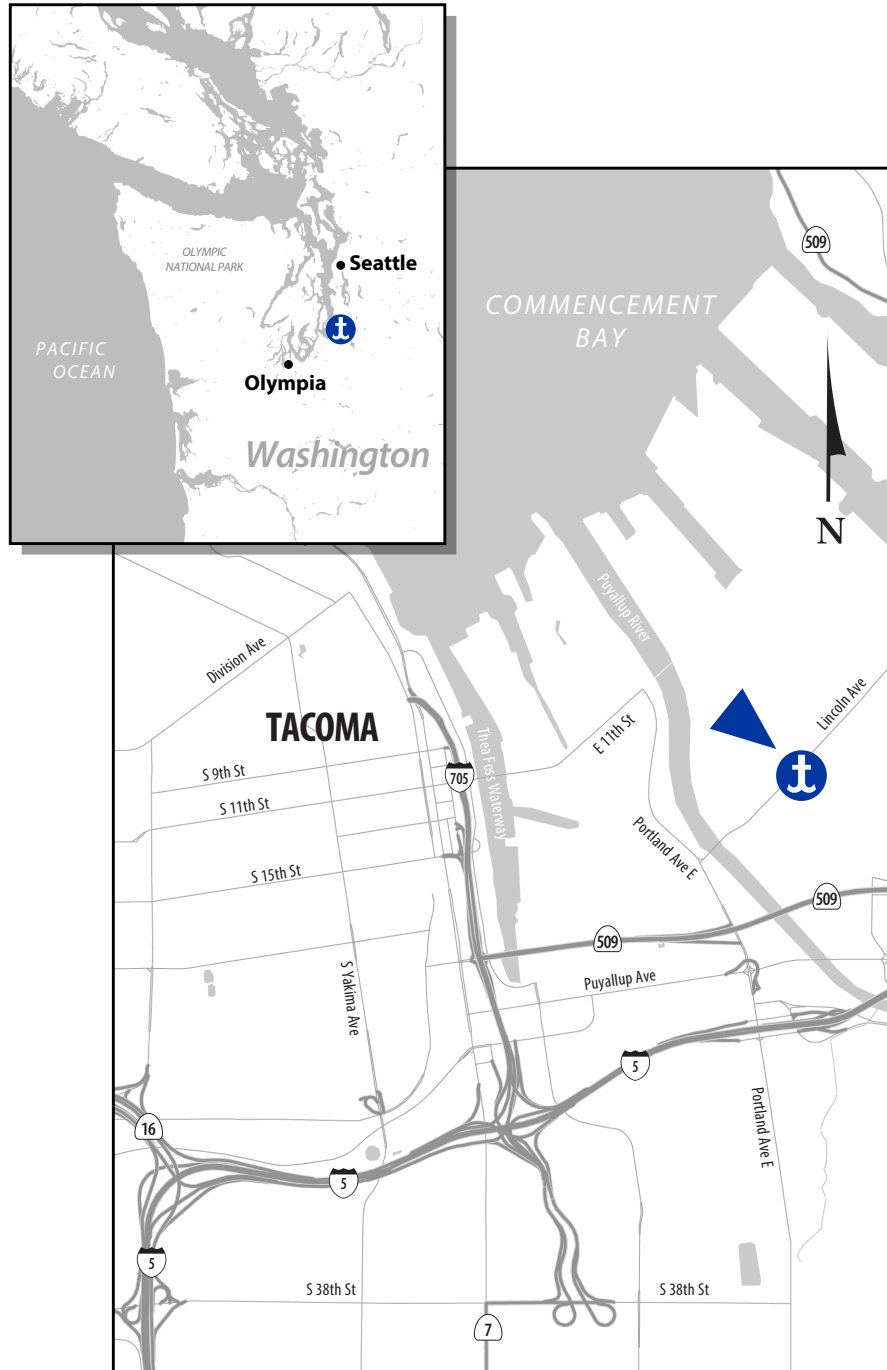

TACOMA

1675 LINCOLN AVENUE LOOP

ADDRESS

1675 Lincoln Avenue Loop
Tacoma, WA 98421

YARD FLATRACK APPOINTMENTS

(253) 882-1617

ALASKA LCL DOCK APPOINTMENTS

(253) 882-1667

*Alaska drop off cutoffs - noon on

Wednesday and Friday.

** Hawaii drop off cutoffs - noon Wednesday.

Swap Line Hours

Monday – Friday

8:00 a.m. – 4:00 p.m.

DRIVING DIRECTIONS

North on I-5 from Tacoma

- Take Portland Avenue (Exit 134)
- Turn left on Portland Avenue
- Turn right on Lincoln Avenue
- Turn right on Lincoln Avenue Loop and follow it around until 3-way stop light
- Go straight through the 3-way stop light and stay to the left
- Stop at the guard shack

South on I-5 from Seattle

- Take Portland Avenue (Exit 135)
- Turn Right on Portland Avenue
- Turn right on Lincoln Avenue
- Turn right on Lincoln Avenue Loop and follow it around until 3-way stop light
- Go straight through the 3-way stop light and stay to the left
- Stop at the guard shack