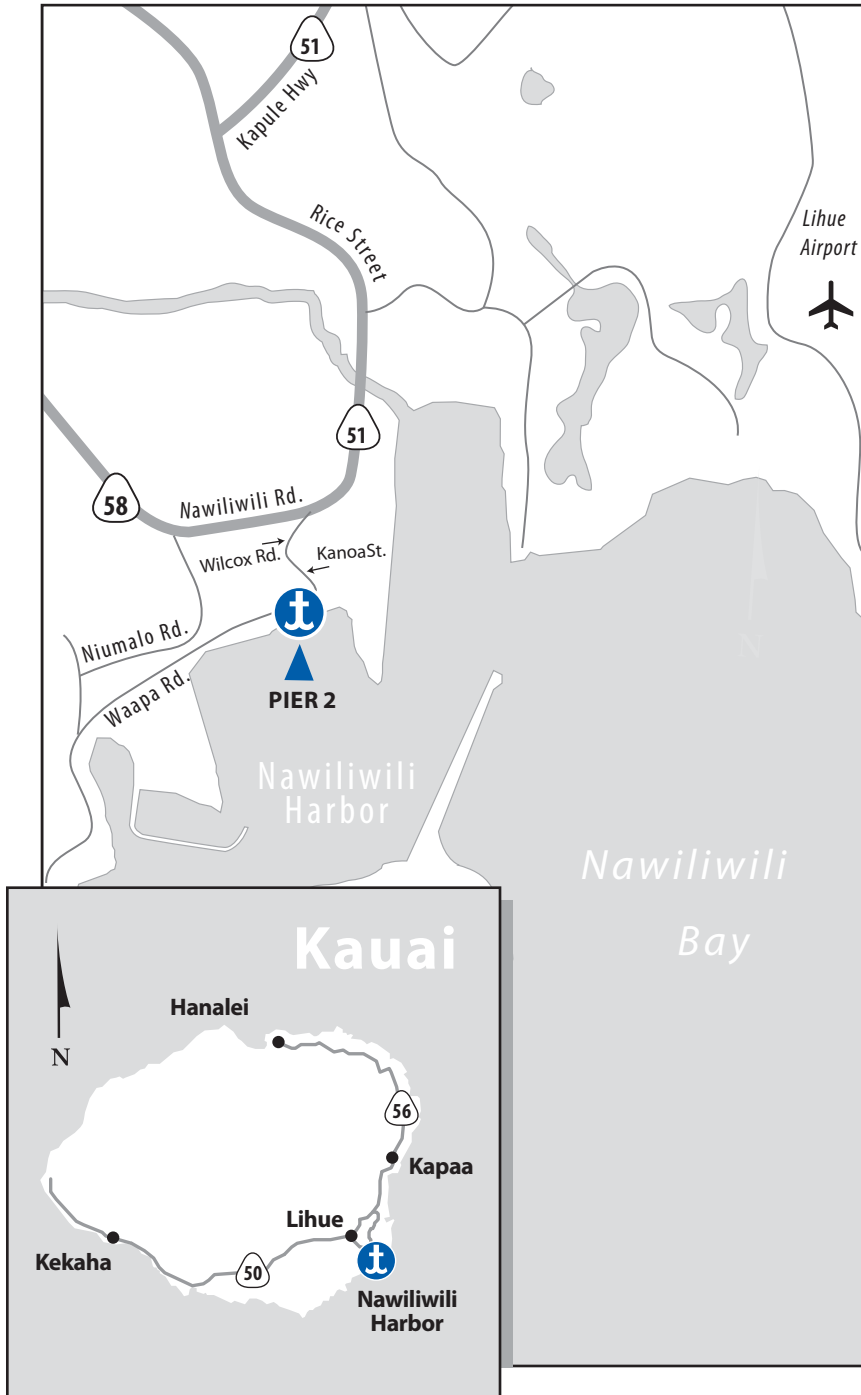

NAWILIWILI

ISLAND OF KAUAI

ADDRESS

Pier 2
Nawiliwili Harbor
Lihue, HI 96766
1-800-4-MATSON

AUTO DROP-OFF/PICK-UP TIMES

Monday – Friday (closed Wed)
7:00 a.m. - 11:30 a.m.
1:00 p.m. - 3:00 p.m.

DRIVING DIRECTIONS

From the South or Westside of Kauai

- Take HI-50 East to Lihue
- Bear right on HI-58 (Nawiliwili Rd.)
- Turn right on Wilcox Rd.
- Proceed to Kanoa Rd. and enter the Matson gate
- Security personnel will direct you to parking area

From the North or Eastside of Kauai

- Take HI-56 South to Lihue
- Turn left on HI-51 (Kapule Hwy)
- Turn left on Rice St.
- Turn left on Wilcox Rd.
- Proceed to Kanoa Rd. and enter the Matson gate
- Security personnel will direct you to parking area