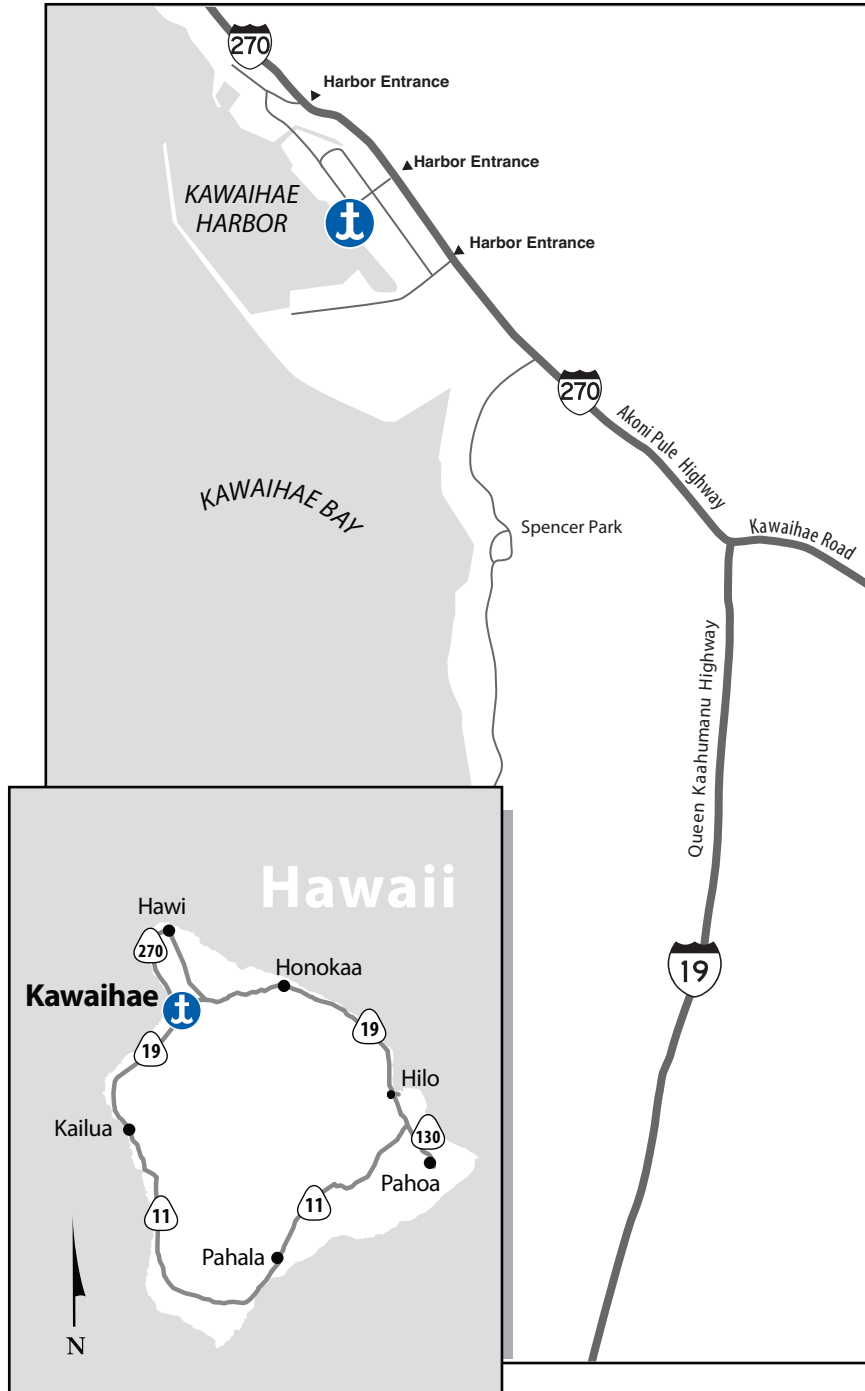

KAWAIHAE

ISLAND OF HAWAII

ADDRESS

Matson Container Yard
Kawaihae Harbor
Kawaihae, HI 96743
1-800-4-MATSON

HOURS OF OPERATION

Monday – Friday
7:30 a.m. - 11:30 a.m.
1:00 p.m. - 3:30 p.m.

DRIVING DIRECTIONS

From the North

- Take HI-270 south to Kawaihae

From the Hilo area

- Take the HI-19 (Hawaii Belt Road) towards Hoonokaa
- Bear right on to HI-270
- The harbor is around mile marker 3

From the South

- Take HI-19 North to HI-270
- Continue North to Kawaihae
- The harbor is around mile marker 3