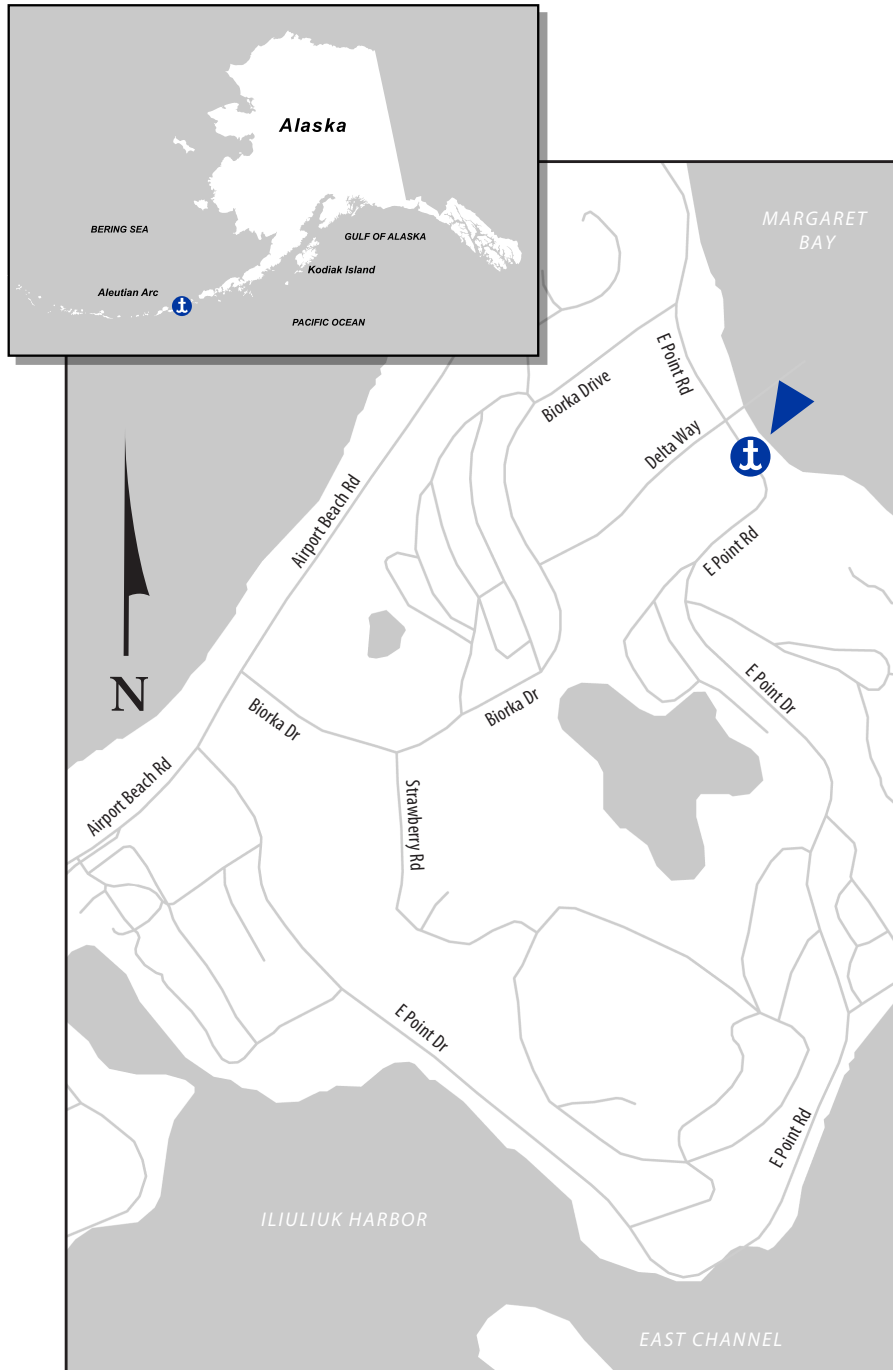

DUTCH HARBOR

1558 E Point Road

ADDRESS

1558 E Point Road
Dutch Harbor, AK 99692

MAILING ADDRESS

P.O. Box 920407
Dutch Harbor, AK 99692

CUTOFF INFORMATION

(907) 581-7930

Sat, Sun

Closed

ON-SEASON

Sun - Sat

7:00 a.m. - 7:00 p.m.

DRIVING DIRECTIONS

From Ballyhoo Rd Southbound

- Head southwest on Ballyhoo Rd
- Turn left onto E Point Rd

From Airport Beach Rd Northbound

- Head northwest on Airport Beach Rd
- Turn Right onto Biorka Dr
- Turn Right onto Delta Way
- Turn right onto E Point Rd

For More Information Contact 1-800-4-Matson

Matson®